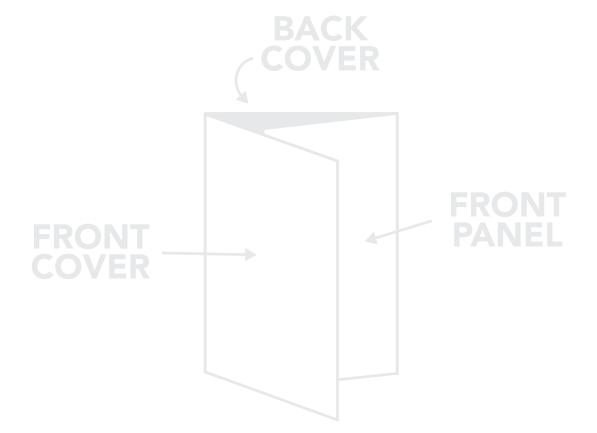

BLEED AREA EXTEND ARTWORK 0.125" PAST THE CUT LINE
CUT LINE THIS IS WHERE YOUR ARTWORK WILL BE CUT
SAFETY LINE KEEP IMPORTANT CONTENT INSIDE THIS AREA.

DELETE/HIDE GUIDE CONTENT BEFORE EXPORTING PRINT PDF

BROCHURE
FRONT
PANEL

BROCHURE
BACK
COVER

BROCHURE
FRONT
COVER

FINISHED SIZE 17" X 11"
FOLDED TO 3 PANELS (5.67" X 11")

BLEED AREA EXTEND ARTWORK 0.125" PAST THE CUT LINE
CUT LINE THIS IS WHERE YOUR ARTWORK WILL BE CUT
SAFETY LINE KEEP IMPORTANT CONTENT INSIDE THIS AREA.

DELETE/HIDE GUIDE CONTENT BEFORE EXPORTING PRINT PDF

BROCHURE
INSIDE
LEFT

BROCHURE
INSIDE
MIDDLE

BROCHURE
INSIDE
RIGHT

FINISHED SIZE 17" X 11"
FOLDED TO 3 PANELS (5.67" X 11")

FOLD LINE THIS IS WHERE YOUR ARTWORK WILL BE FOLDED