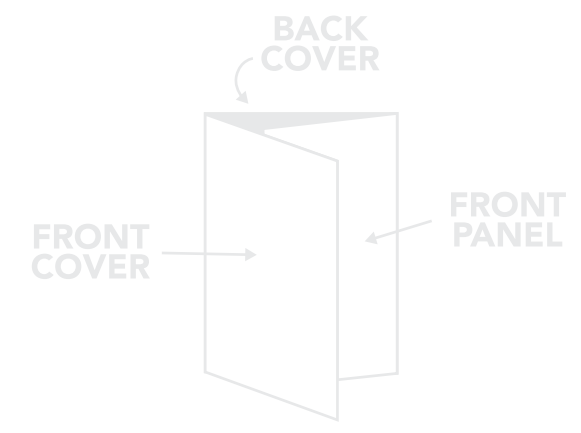

BLEED AREA EXTEND ARTWORK 0.125" PAST THE CUT LINE
CUT LINE THIS IS WHERE YOUR ARTWORK WILL BE CUT
SAFETY LINE KEEP IMPORTANT CONTENT INSIDE THIS AREA.

DELETE/HIDE GUIDE CONTENT BEFORE EXPORTING PRINT PDF

BROCHURE
FRONT
PANEL

BROCHURE
BACK
COVER

BROCHURE
FRONT
COVER

FINISHED SIZE 17" X 11"
FOLDED TO 3 PANELS (5.67" X 11")

BLEED AREA EXTEND ARTWORK 0.125" PAST THE CUT LINE
CUT LINE THIS IS WHERE YOUR ARTWORK WILL BE CUT
SAFETY LINE KEEP IMPORTANT CONTENT INSIDE THIS AREA.

DELETE/HIDE GUIDE CONTENT BEFORE EXPORTING PRINT PDF

BROCHURE
INSIDE
LEFT

BROCHURE
INSIDE
MIDDLE

BROCHURE
INSIDE
RIGHT

FINISHED SIZE 17" X 11"
FOLDED TO 3 PANELS (5.67" X 11")

FOLD LINE THIS IS WHERE YOUR ARTWORK WILL BE FOLDED

FOLD LINE THIS IS WHERE YOUR ARTWORK WILL BE FOLDED